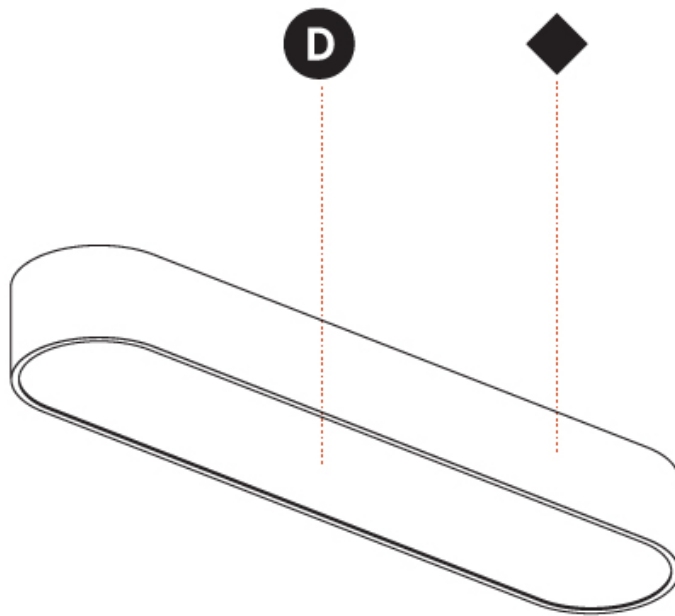

A32968-

PROJECT _____

TYPE _____

SPECIFIER _____

QUANTITY _____

DATE _____