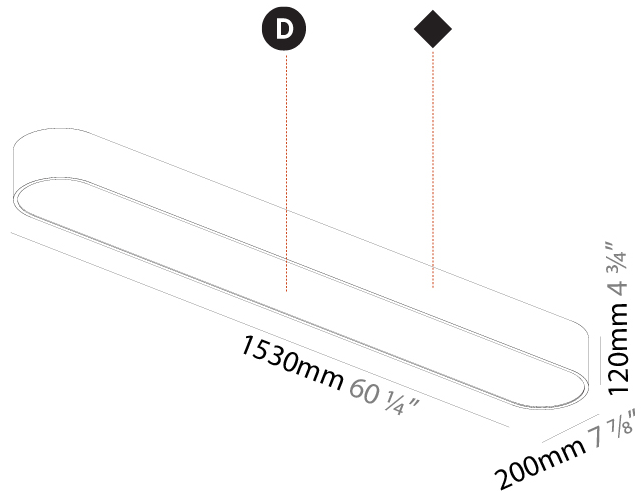

1. To build a product code in our configurator select the specify button on the base model # product page
2. To build a manual product code on this datasheet choose from the options listed below in blue font and add the suffix to the base model #

GENERAL

Series: Smoothy
Subseries: Smoothline
Brand: Prolicht
Division: Architectural
Mounting Type: Surface
Mounting Location: Ceiling
Subcategory: Ambient

PHYSICAL

Shape: Oval
Length (mm): 1530
Length (in): 60 1/4
Width (mm): 200
Width (in): 7 7/8
Height (mm): 120
Height (in): 4 3/4
Light Distribution: Direct
Diffuser: PMMA - Opal or Micro-Prism
Fixture Finish: SSR / BKV / CWI / CRY / HAB / UFT / ITA / RUA / FTG / MYG / LOD / PUS / FRO / FUP / KIA / POP / BLS / SPG / MEY / GOH / GUM / CHC / COM / ABZ / JAG / OBR / MOS / ROR
Fixture Material: Extruded Aluminum / Steel

ELECTRICAL

Lamp Type: LED (Zhaga Standard)
Input Wattage (W): 52
Total Output Wattage (W): 45
Dimming: Tri-Mode (Non-Dimming and Phase Dimming (120Vac only) and 0-10V Dimming)
Driver Included: Yes
Driver Location: Integrated
Driver Type: Constant Current - Universal
Driver Class: Class 2
Input Voltage (V): 120 - 277
Constant Current (MA): 500

LED

Color Temperature (°K): 3000 / 3500 / 4000
Max. Delivered Lumen (lm): 3650 / 3930 / 4010
CRI: >80 CRI
Lamp Life (hrs): 50000

OPTICAL

RATINGS AND CERTIFICATIONS

Certified By: Certified for North American Standards
IP rating: IP20