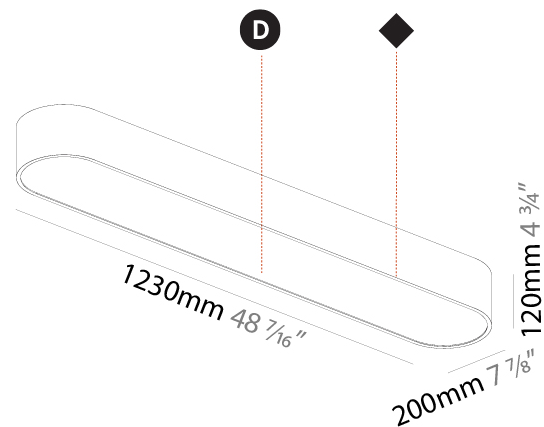

1. To build a product code in our configurator select the specify button on the base model # product page
2. To build a manual product code on this datasheet choose from the options listed below in blue font and add the suffix to the base model #

GENERAL

Series: Smoothy
Subseries: Smoothline
Brand: Prolicht
Division: Architectural
Mounting Type: Surface
Mounting Location: Ceiling
Subcategory: Ambient

PHYSICAL

Shape: Oval
Length (mm): 1230
Length (in): 48 7/16
Width (mm): 200
Width (in): 7 7/8
Height (mm): 120
Height (in): 4 3/4
Light Distribution: Direct
Diffuser: PMMA - Opal or Micro-Prism
Fixture Finish: SSR / BKV / CWI / CRY / HAB / UFT / ITA / RUA / FTG / MYG / LOD / PUS / FRO / FUP / KIA / POP / BLS / SPG / MEY / GOH / GUM / CHC / COM / ABZ / JAG / OBR / MOS / ROR
Fixture Material: Extruded Aluminum / Steel

ELECTRICAL

Lamp Type: LED (Zhaga Standard)
Input Wattage (W): 42
Total Output Wattage (W): 36
Dimming: Tri-Mode (Non-Dimming and Phase Dimming (120Vac only) and 0-10V Dimming)
Driver Included: Yes
Driver Location: Integrated
Driver Type: Constant Current - Universal
Driver Class: Class 1
Input Voltage (V): 120 - 277
Constant Current (MA): 500

LED

Color Temperature (°K): 3000 / 3500 / 4000
Max. Delivered Lumen (lm): 2920 / 3146 / 3210
CRI: >80 CRI
Lamp Life (hrs): 50000

OPTICAL

RATINGS AND CERTIFICATIONS

Certified By: Certified for North American Standards
IP rating: IP20