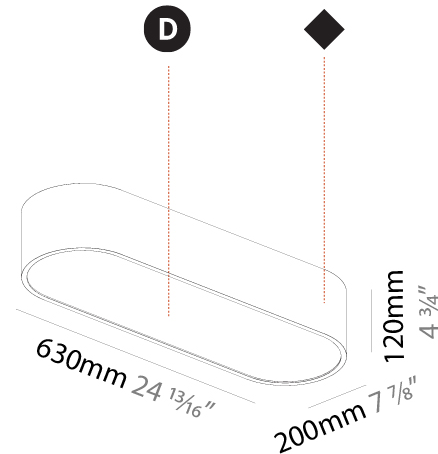

1. To build a product code in our configurator select the specify button on the base model # product page
2. To build a manual product code on this datasheet choose from the options listed below in blue font and add the suffix to the base model #

GENERAL

Series: Smoothy
Subseries: Smoothline
Brand: Prolicht
Division: Architectural
Mounting Type: Surface
Mounting Location: Ceiling
Subcategory: Ambient

PHYSICAL

Shape: Oval
Length (mm): 630
Length (in): 24 ¹³/₁₆
Width (mm): 200
Width (in): 7 ⁷/₈
Height (mm): 120
Height (in): 4 ³/₄
Light Distribution: Direct
Weight (kg): 3.403
Weight (lbs): 7.49
Diffuser: PMMA - Opal or Micro-Prism
Fixture Finish: SSR / BKV / CWI / CRY / HAB / UFT / ITA / RUA / FTG / MYG / LOD / PUS / FRO / FUP / KIA / POP / BLS / SPG / MEY / GOH / GUM / CHC / COM / ABZ / JAG / OBR / MOS / ROR
Fixture Material: Extruded Aluminum / Steel

ELECTRICAL

Lamp Type: LED (Zhaga Standard)
Input Wattage (W): 21
Total Output Wattage (W): 18
Dimming: Tri-Mode (Non-Dimming and Phase Dimming (120Vac only) and 0-10V Dimming)
Driver Included: Yes
Driver Location: Integrated
Driver Type: Constant Current - Universal
Driver Class: Class 2
Input Voltage (V): 120 - 277
Constant Current (MA): 500

LED

Color Temperature (°K): 3000 / 3500 / 4000
Max. Delivered Lumen (lm): 1460 / 1568 / 1600
CRI: >80 CRI
Lamp Life (hrs): 50000

OPTICAL

RATINGS AND CERTIFICATIONS

Certified By: Certified for North American Standards
IP rating: IP20